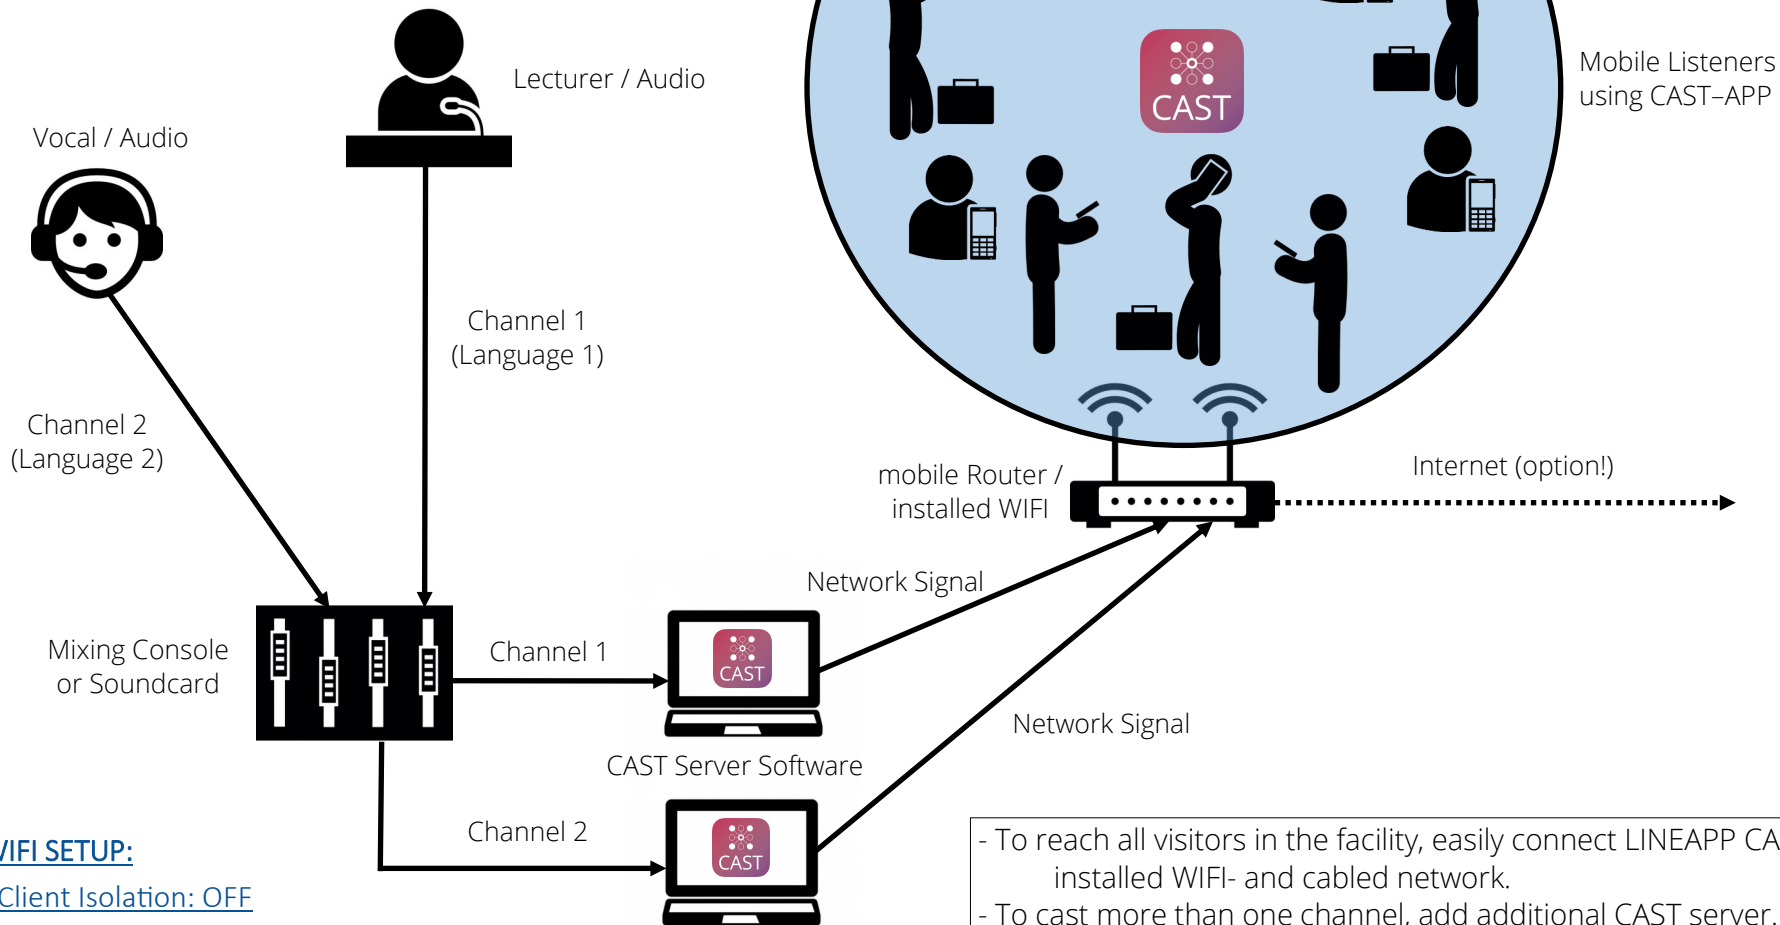

# USE CASE: LINEAPP CAST- Audio Broadcast Solution

LINEAPP  
Realtime. Streaming. Technology.

Exhibition / Universities / Theater /  
Congress / Silent Disco / Interpreter/  
Hard of Hearing / Cinema /  
Music-Festival / Museum / Hotel /  
Airport-Lounge TV / Fitness-Center TV /  
House of Worship

## WIFI SETUP:

- Client Isolation: OFF

- Multicast: ON

- Fixed Frequency: 2,4 GHz

- To reach all visitors in the facility, easily connect LINEAPP CAST with the installed WIFI- and cabled network.
- To cast more than one channel, add additional CAST server.
- To enjoy CAST unique Hi-Fi sound quality, we recommend to use headphones.